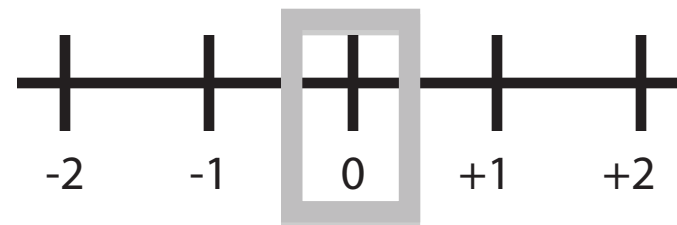

# Exposure Triangle

ISO

Aperture

Shutter Speed

Let's assume that the camera is looking at a scene the will be correctly exposed at:

ISO 400 sensor sensitivity  
f/8 aperture size  
1/60 second shutter speed