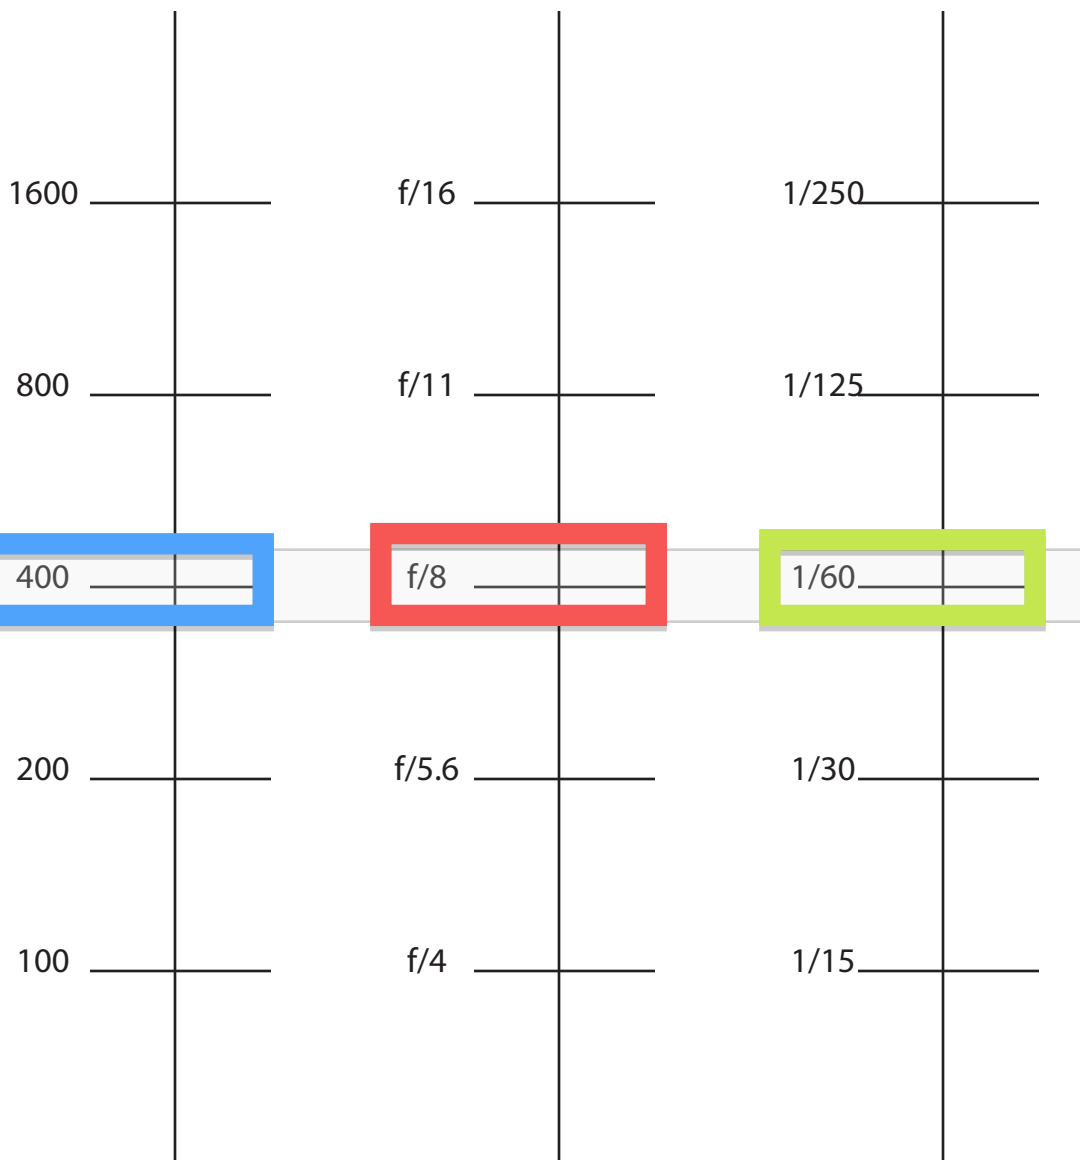

# Exposure Triangle

ISO

Aperture

Shutter Speed

Let's assume that the camera is looking at a scene the will be correctly exposed at:

ISO 400 sensor sensitivity  
f/8 aperture size  
1/60 second shutter speed